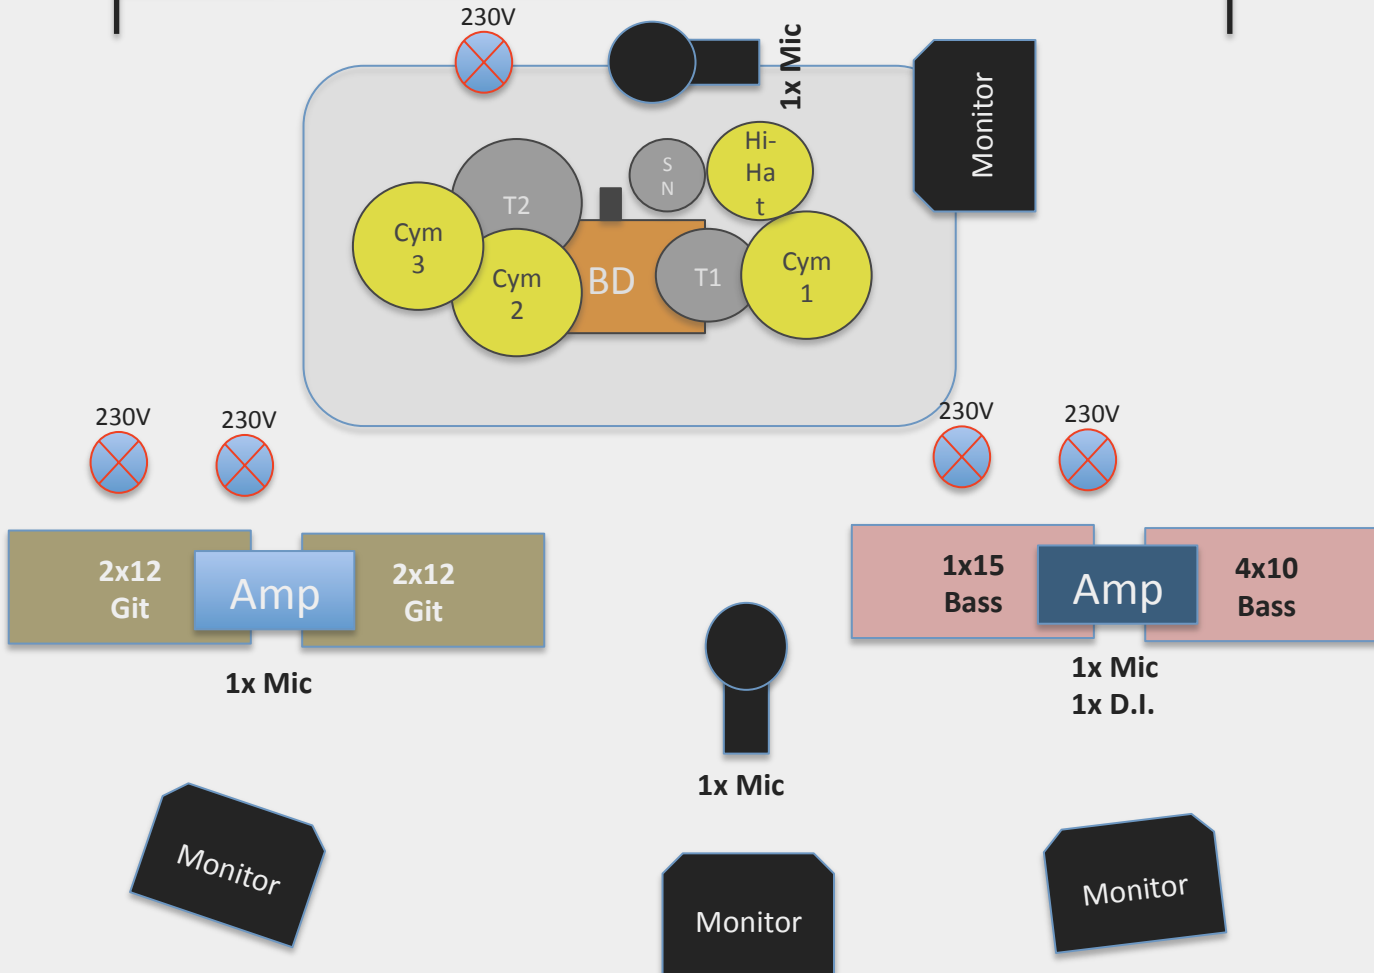

MEGAKLIPPO

Banner
L: 4-6m / H: 3m)

Kanal	Belegung
1	Base
2	Snare
3	Hi Hat
4	Tom 1
5	Tom 2
6	OH 1
7	OH 2
8	Bass Mic
9	Bass D.I.
10	Gitarre Mic
11	Vocals (front)
12	Vocals (Drums)